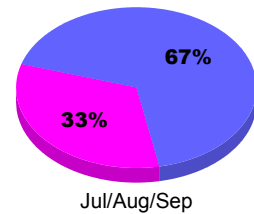

Membership Results
2010-2011

Membership
2009-2010

Month	Net Memb Goal	Actual New Memb	Actual Dropped Memb	Gain/Loss of Memb	Gain/Loss of Memb
Jul/Aug/Sep	355	18	-13	5	141
Totals	355	18	-13	5	141

Membership Results 2010-2011

Goal, New, Dropped, Gain/Loss

Comparison of Membership Gain/Loss

Current Year Compared to the Previous Year

Gender Comparison 2010-2011

■ Male ■ Female