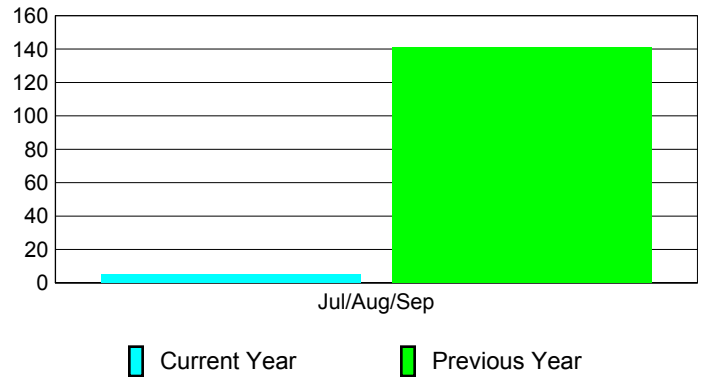

Comparison of Membership Gain/Loss

Current Year Compared to the Previous Year