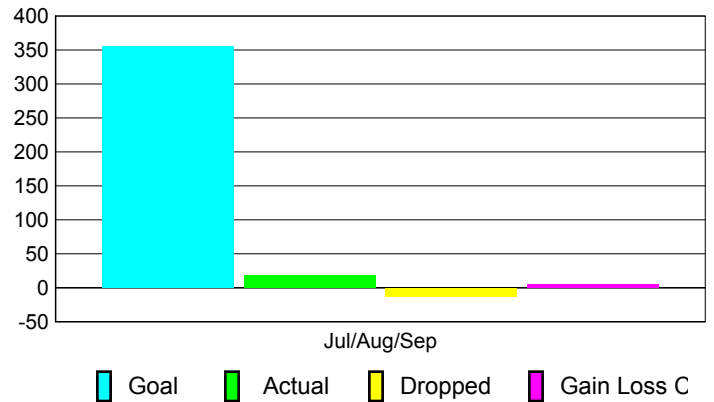

Membership Results 2010-2011

Goal, New, Dropped, Gain/Loss