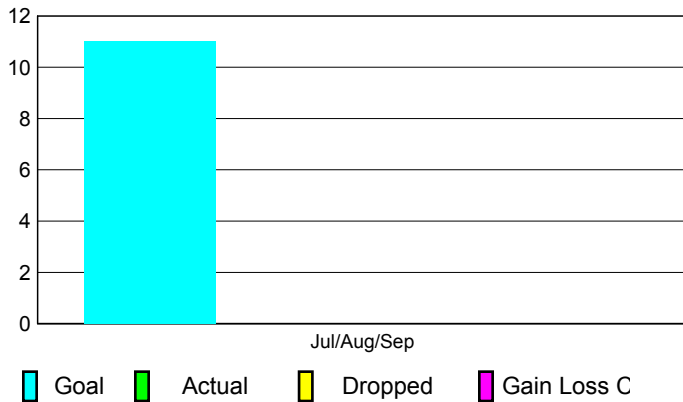

2010-2011 GMT Reports for District (or Undistricted) **District 382**

GMT: PAUL CHOR HO FAN

Location: CHINA

GMT CA: 5

CLUBS

Club Results
2010-2011

Clubs
2009-2010

Month	New Club Goal	Actual New Clubs	Actual Dropped Clubs	Gain/Loss of Clubs	Gain/Loss of Clubs
Jul/Aug/Sep	11	0	0	0	6
Totals	11	0	0	0	6

Club Results 2010-2011

Goal, New, Dropped, Gain/Loss

Comparison of Club Gain/Loss

Current Year Compared to the Previous Year

YTD Status Quo Clubs 2010-2011

Status Quo Clubs Compared to Status Quo Members

MEMBERSHIP